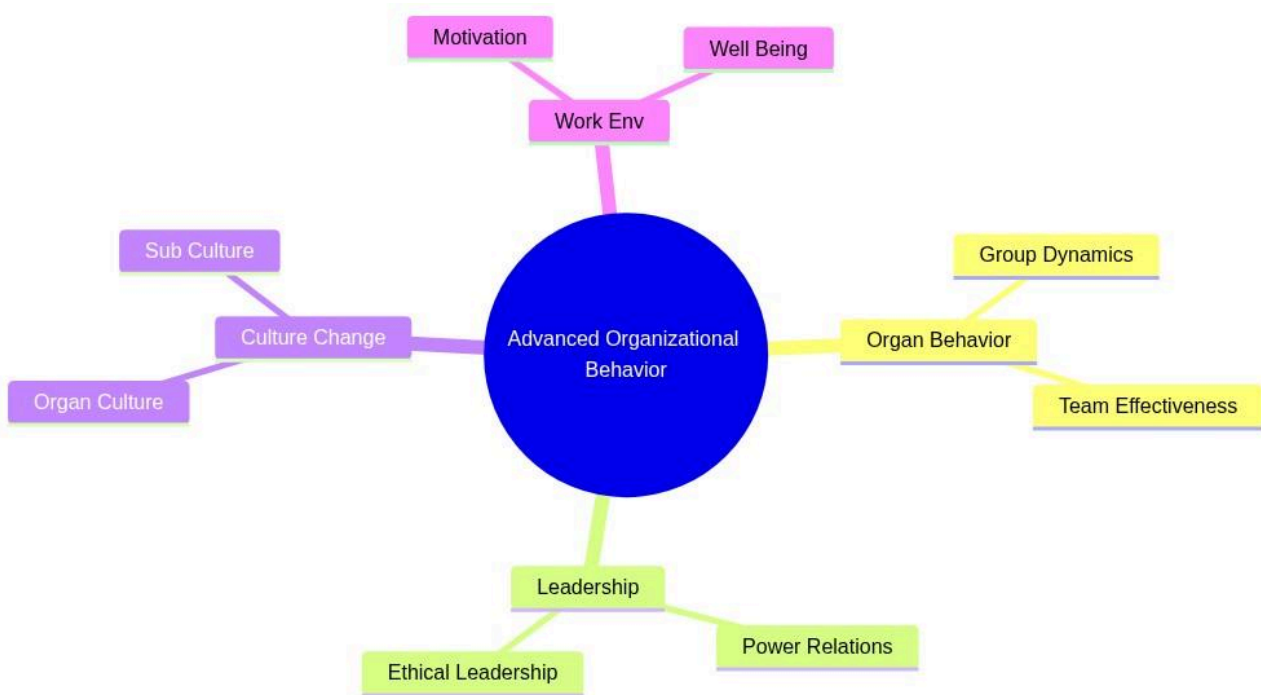

## Advanced Organizational Behavior

mindmap

root((Advanced Organizational Behavior))

Organ Behavior

Group Dynamics

Team Effectiveness

Leadership

Power Relations

Ethical Leadership

Culture Change

Organ Culture

Sub Culture

Work Env

Motivation

Well Being