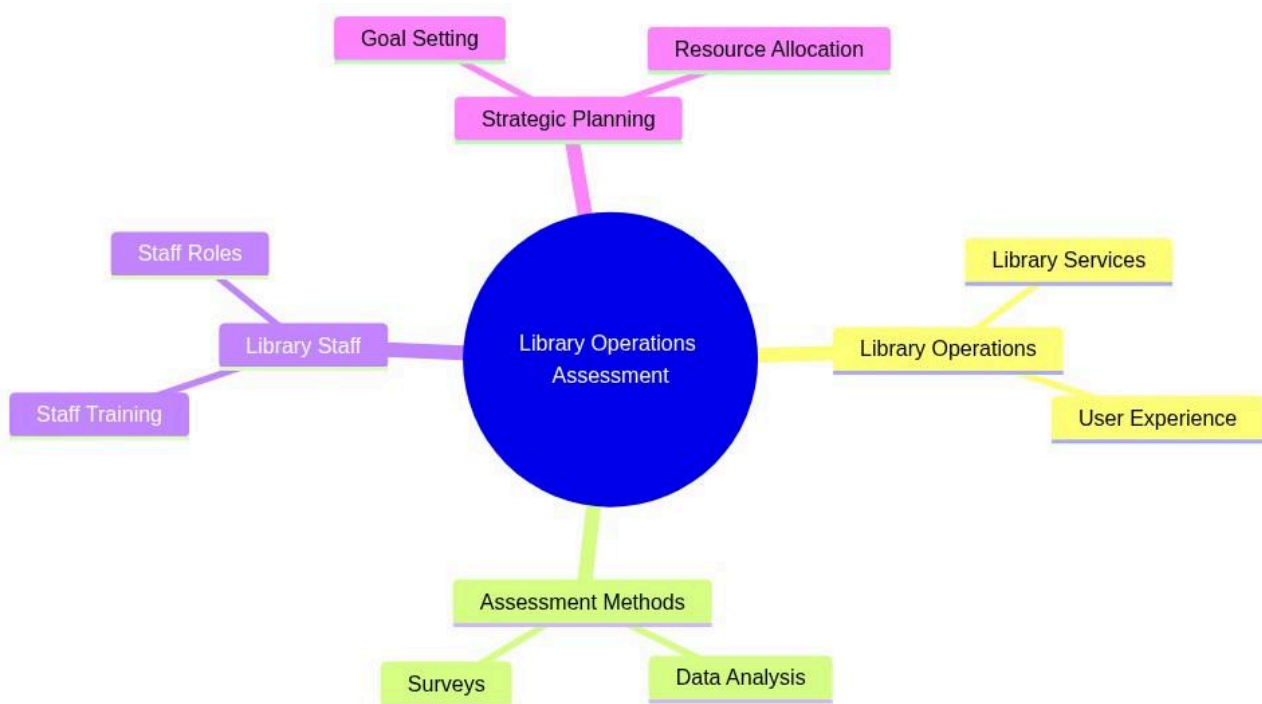

Library Assessment

Library Operations Assessment

mindmap

root((Library Operations Assessment))

Library Operations

Library Services

User Experience

Assessment Methods

Data Analysis

Surveys

Library Staff

Staff Training

Staff Roles

Strategic Planning

Goal Setting

Resource Allocation