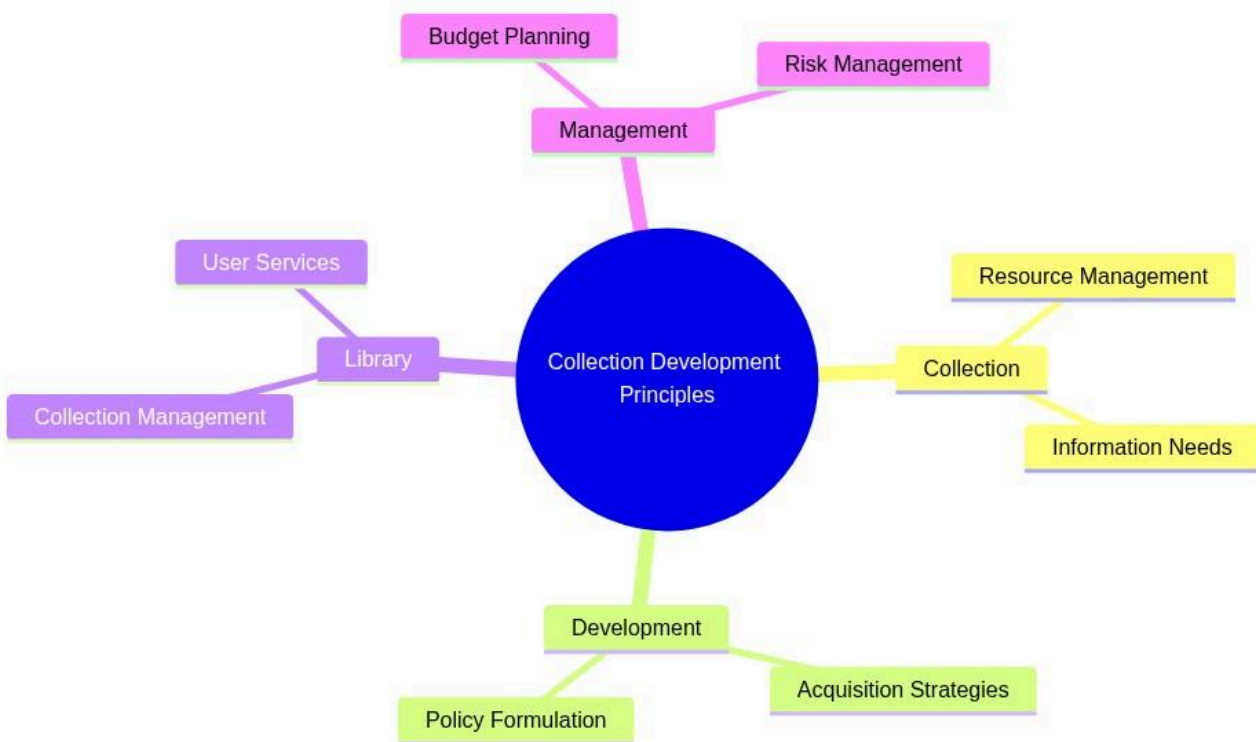

# Collection Development Principles

mindmap

```
root((Collection Development Principles))
  Collection
    Resource Management
    Information Needs
  Development
    Acquisition Strategies
    Policy Formulation
  Library
    Collection Management
    User Services
  Management
    Budget Planning
```

Risk Management