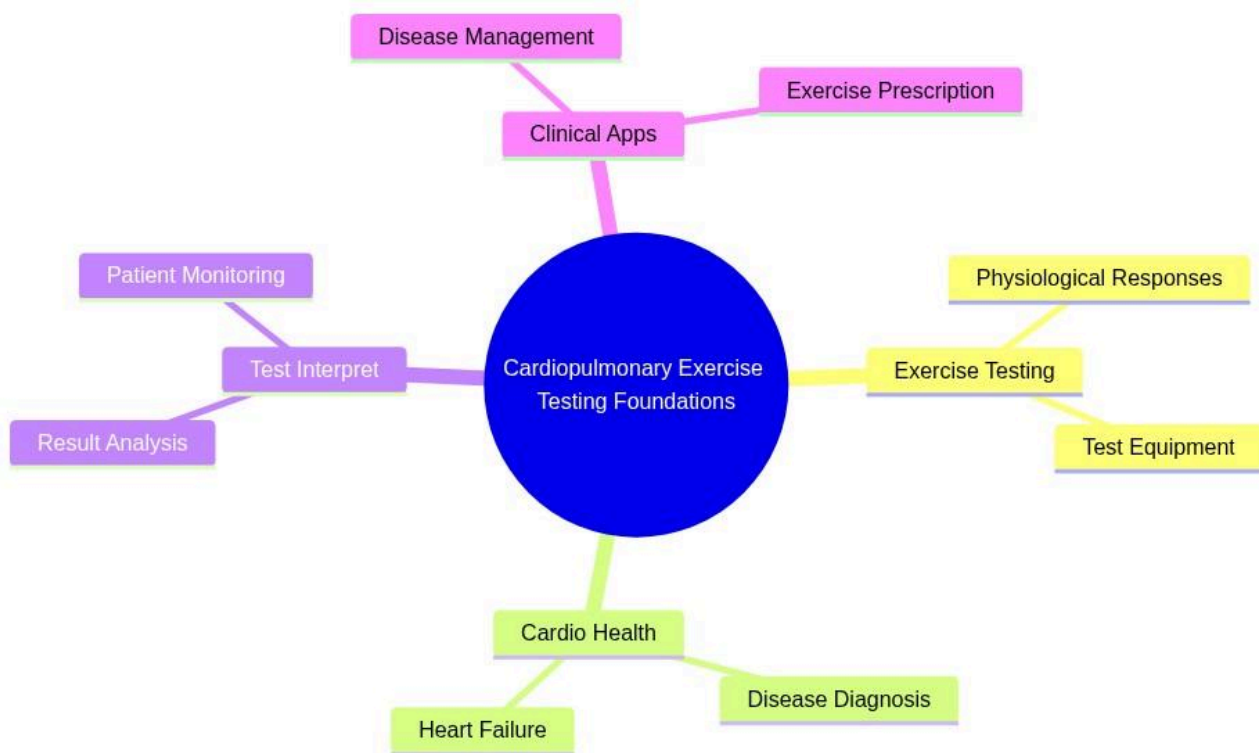

Executive Certificate in Cardiopulmonary Exercise Testing for Cardiovascular Health (United Kingdom)

# Cardiopulmonary Exercise Testing Foundations

mindmap

root((Cardiopulmonary Exercise Testing Foundations))

Exercise Testing

Physiological Responses

Test Equipment

Cardio Health

Disease Diagnosis

Heart Failure

Test Interpret

Result Analysis

Patient Monitoring

Clinical Apps

Disease Management

## Exercise Prescription