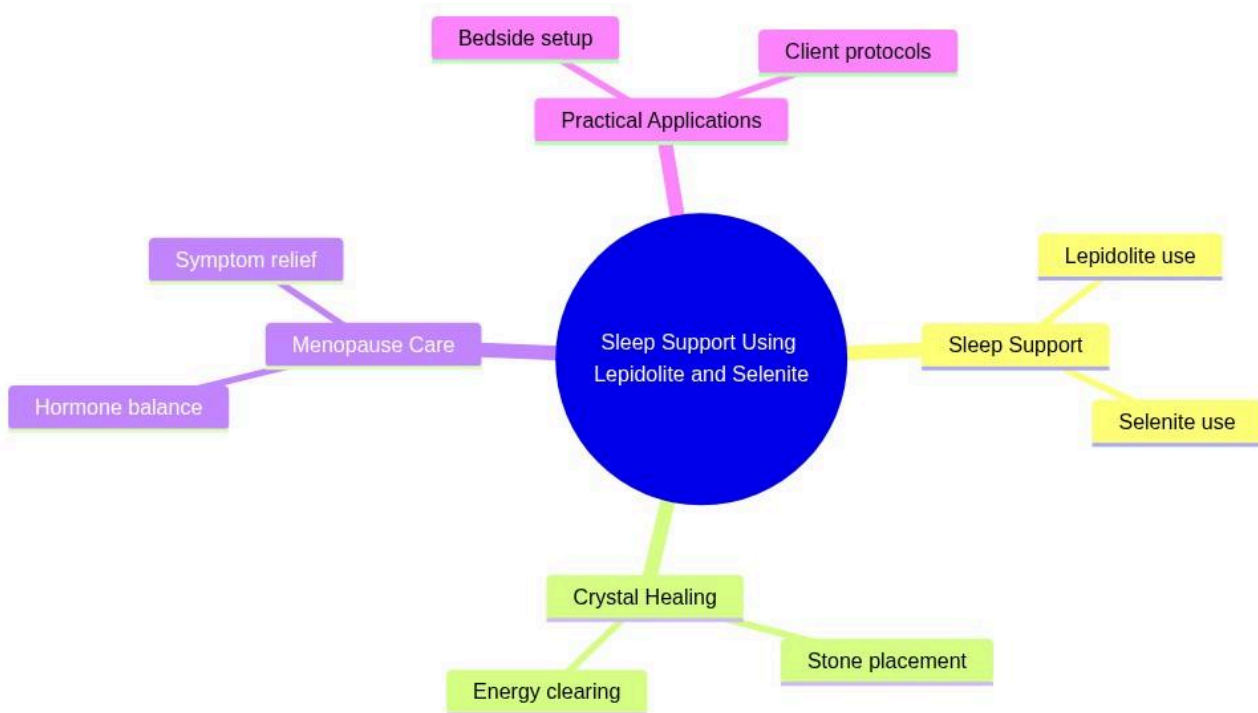

Professional Certificate in Crystal Healing for Menopause Support

Sleep Support Using Lepidolite and Selenite

mindmap

root((Sleep Support Using Lepidolite and Selenite))

Sleep Support

Lepidolite use

Selenite use

Crystal Healing

Stone placement

Energy clearing

Menopause Care

Hormone balance

Symptom relief

Practical Applications

Bedside setup