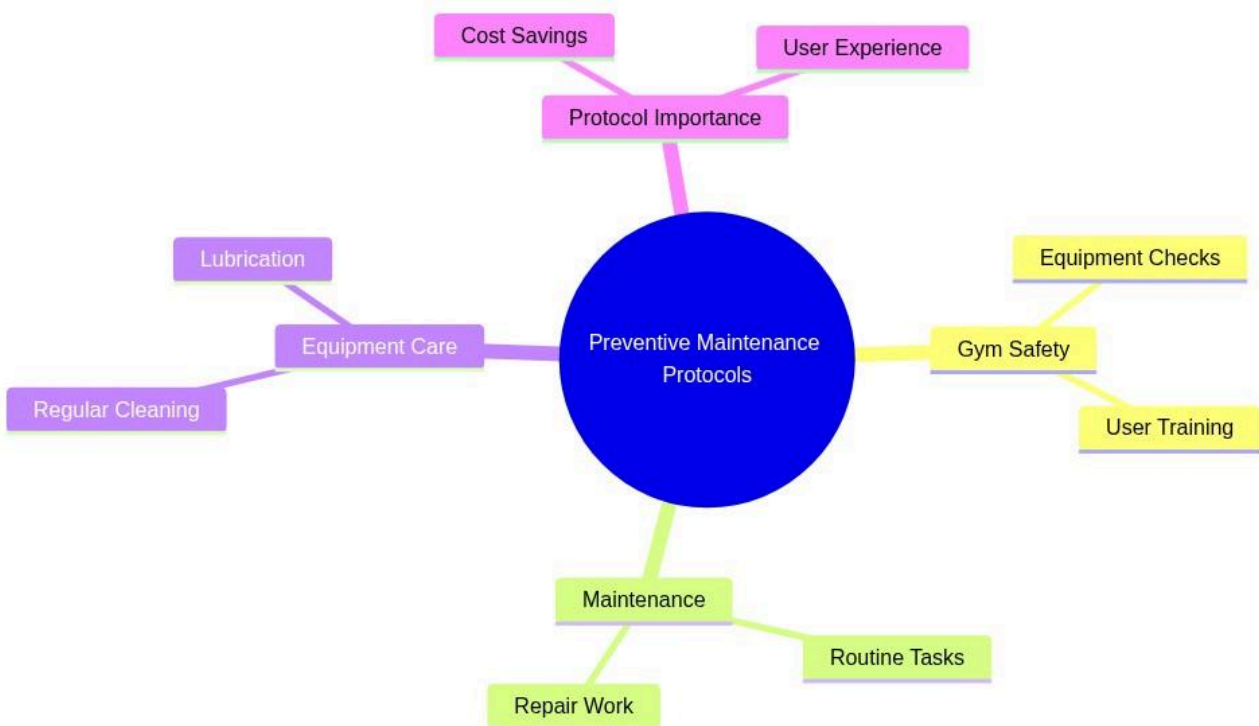

Gym Machinery Engineering and Safety

## Preventive Maintenance Protocols

mindmap

```
root((Preventive Maintenance Protocols))
  Gym Safety
    Equipment Checks
    User Training
  Maintenance
    Routine Tasks
    Repair Work
  Equipment Care
    Regular Cleaning
    Lubrication
  Protocol Importance
    Cost Savings
    User Experience
```