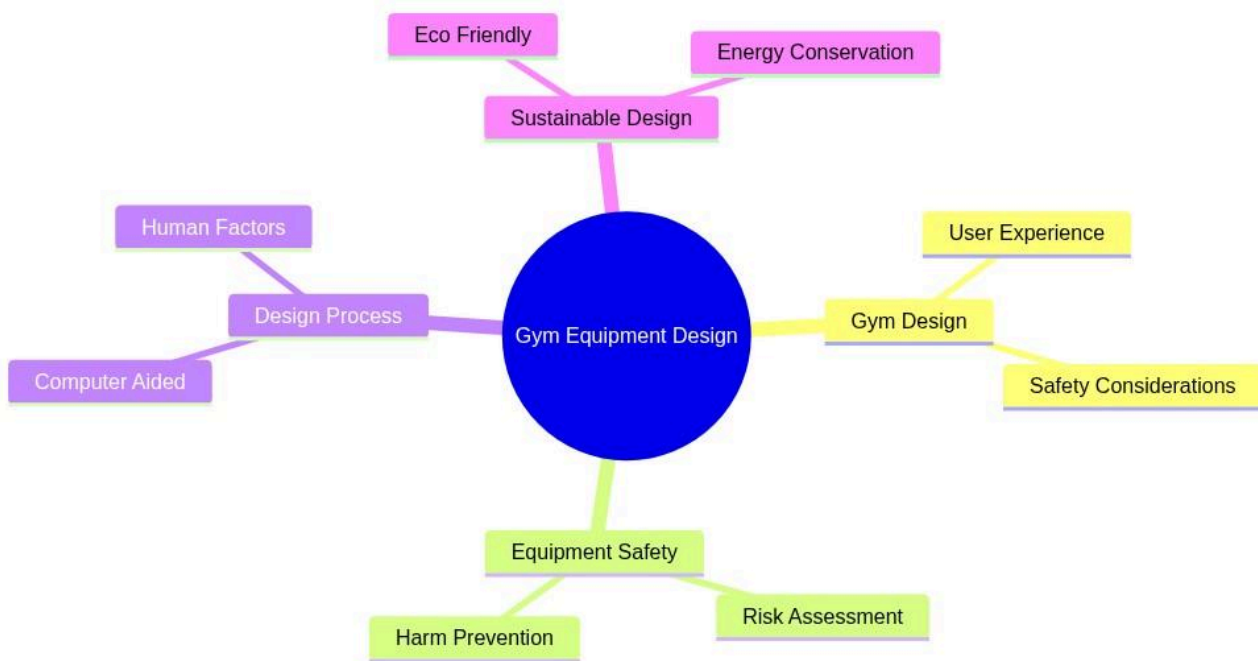

Gym Machinery Engineering and Safety

Gym Equipment Design

mindmap

```
root((Gym Equipment Design))
  Gym Design
    User Experience
    Safety Considerations
  Equipment Safety
    Risk Assessment
    Harm Prevention
  Design Process
    Computer Aided
    Human Factors
  Sustainable Design
    Eco Friendly
    Energy Conservation
```