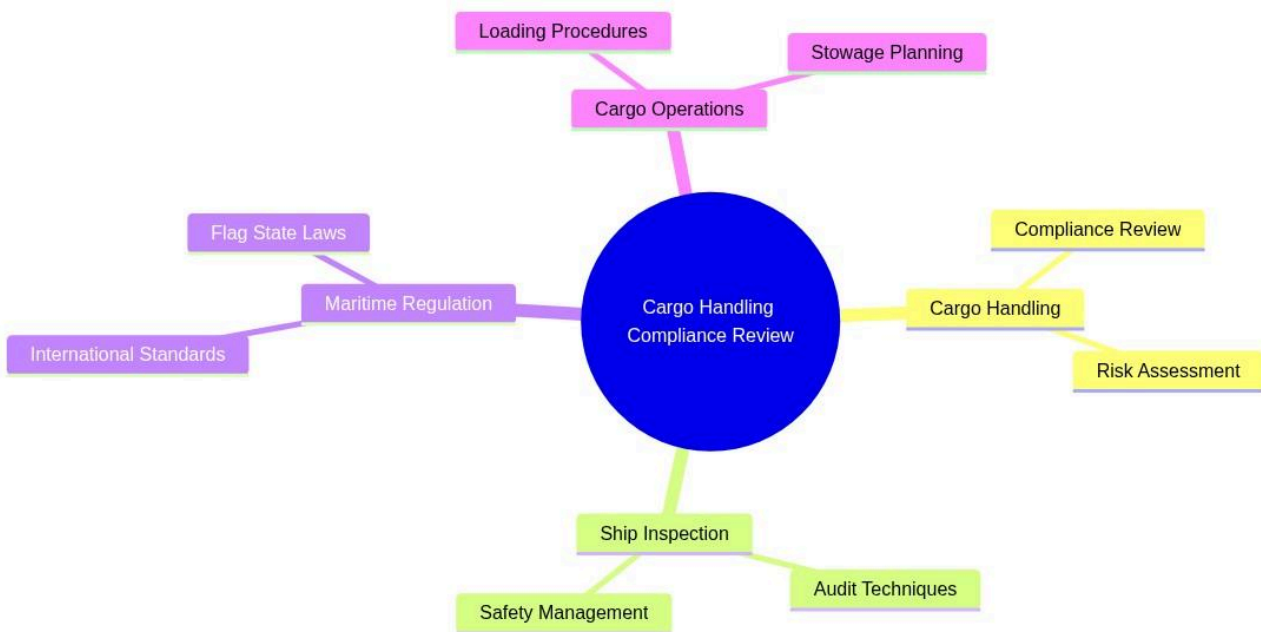

Ship Inspection and Audit Techniques

Cargo Handling Compliance Review

mindmap

```

root((Cargo Handling Compliance Review))
  Cargo Handling
    Compliance Review
    Risk Assessment
  Ship Inspection
    Audit Techniques
    Safety Management
  Maritime Regulation
    International Standards
    Flag State Laws
  Cargo Operations
    Loading Procedures
    Stowage Planning
  
```