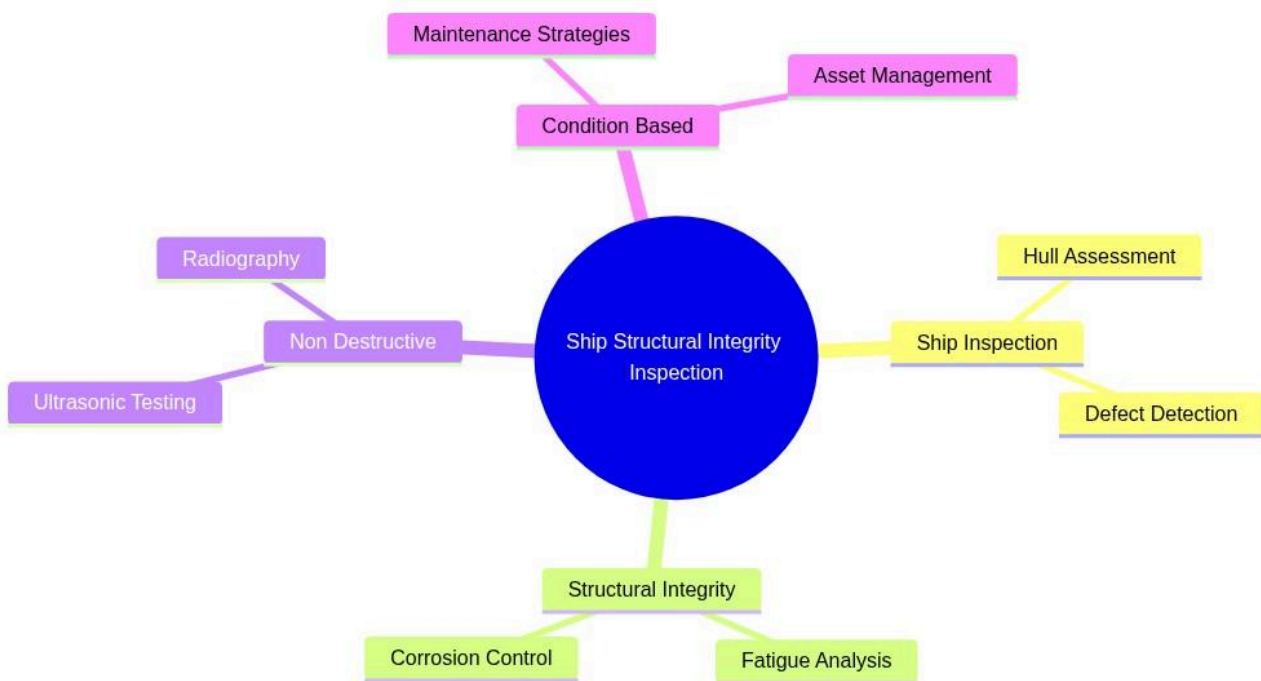

Ship Inspection and Audit Techniques

Ship Structural Integrity Inspection

mindmap

```
root((Ship Structural Integrity Inspection))
  Ship Inspection
    Hull Assessment
    Defect Detection
  Structural Integrity
    Fatigue Analysis
    Corrosion Control
  Non Destructive
    Ultrasonic Testing
    Radiography
  Condition Based
    Maintenance Strategies
    Asset Management
```