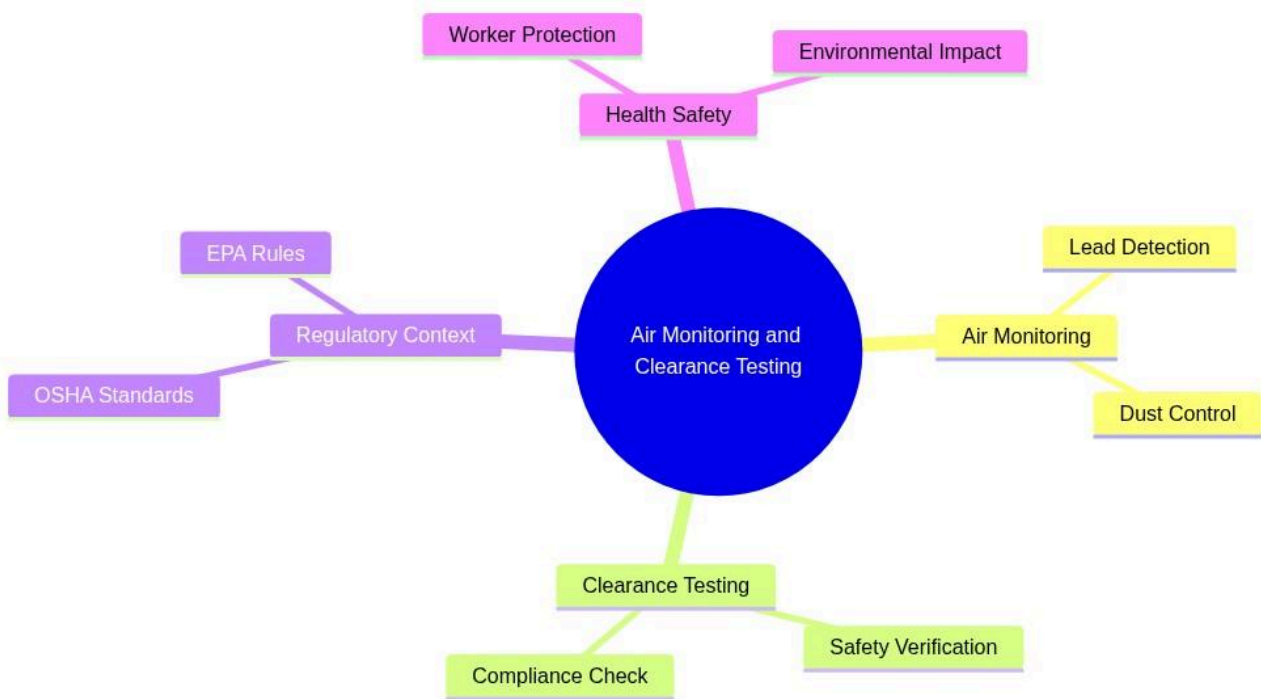

Certified Professional in Lead Paint Removal in Construction

Air Monitoring and Clearance Testing

mindmap

```
root((Air Monitoring and Clearance Testing))
  Air Monitoring
    Lead Detection
    Dust Control
  Clearance Testing
    Safety Verification
    Compliance Check
  Regulatory Context
    OSHA Standards
    EPA Rules
  Health Safety
    Worker Protection
    Environmental Impact
```