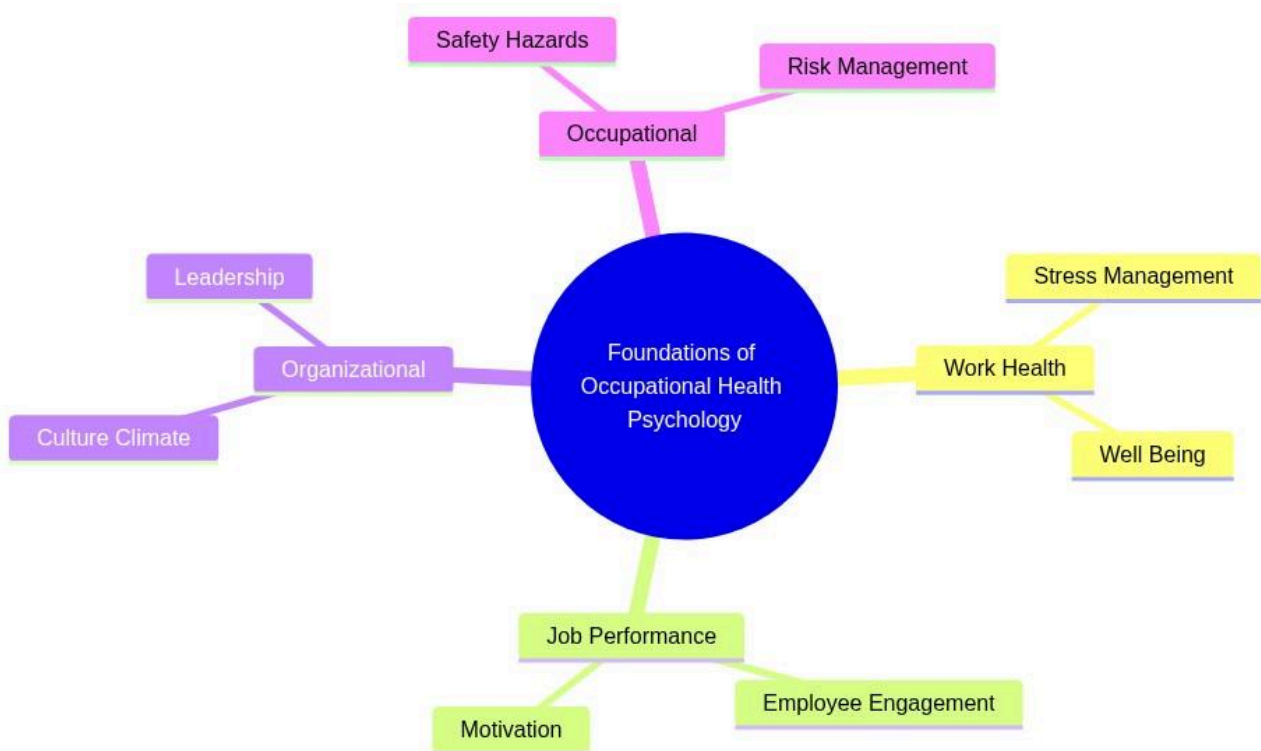

Certificate in Occupational Health Psychology

Foundations of Occupational Health Psychology

mindmap

root((Foundations of Occupational Health Psychology))

Work Health

Stress Management

Well Being

Job Performance

Employee Engagement

Motivation

Organizational

Culture Climate

Leadership

Occupational

Safety Hazards

Risk Management