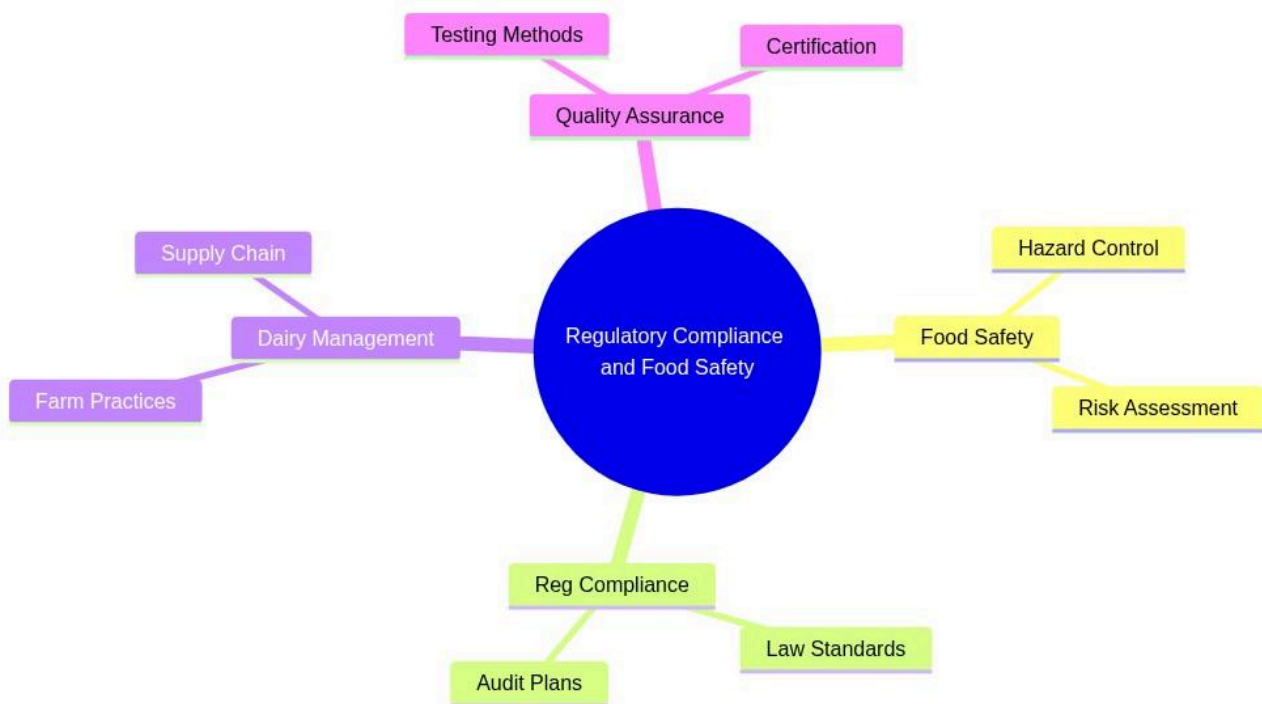

## Regulatory Compliance and Food Safety

mindmap

root((Regulatory Compliance and Food Safety))

Food Safety

Hazard Control

Risk Assessment

Reg Compliance

Law Standards

Audit Plans

Dairy Management

Farm Practices

Supply Chain

Quality Assurance

Testing Methods

Certification