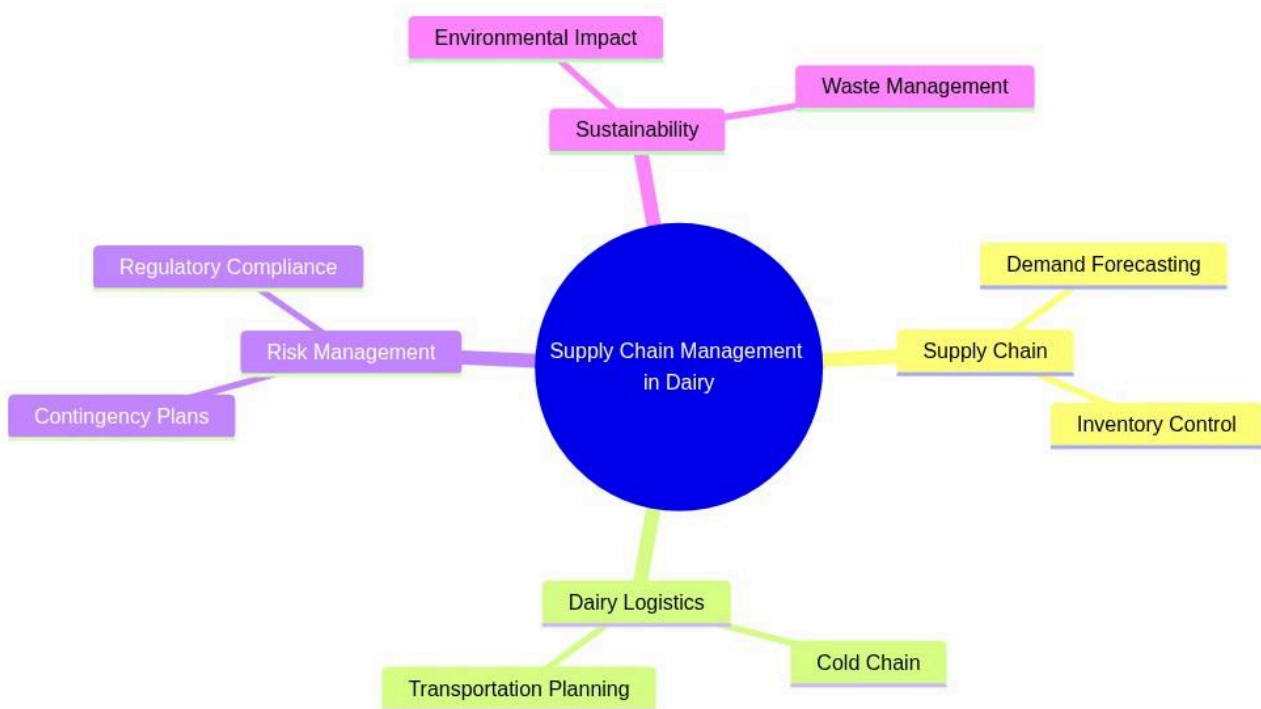

# Supply Chain Management in Dairy

mindmap

root((Supply Chain Management in Dairy))

Supply Chain

Demand Forecasting

Inventory Control

Dairy Logistics

Cold Chain

Transportation Planning

Risk Management

Contingency Plans

Regulatory Compliance

Sustainability

Environmental Impact

Waste Management