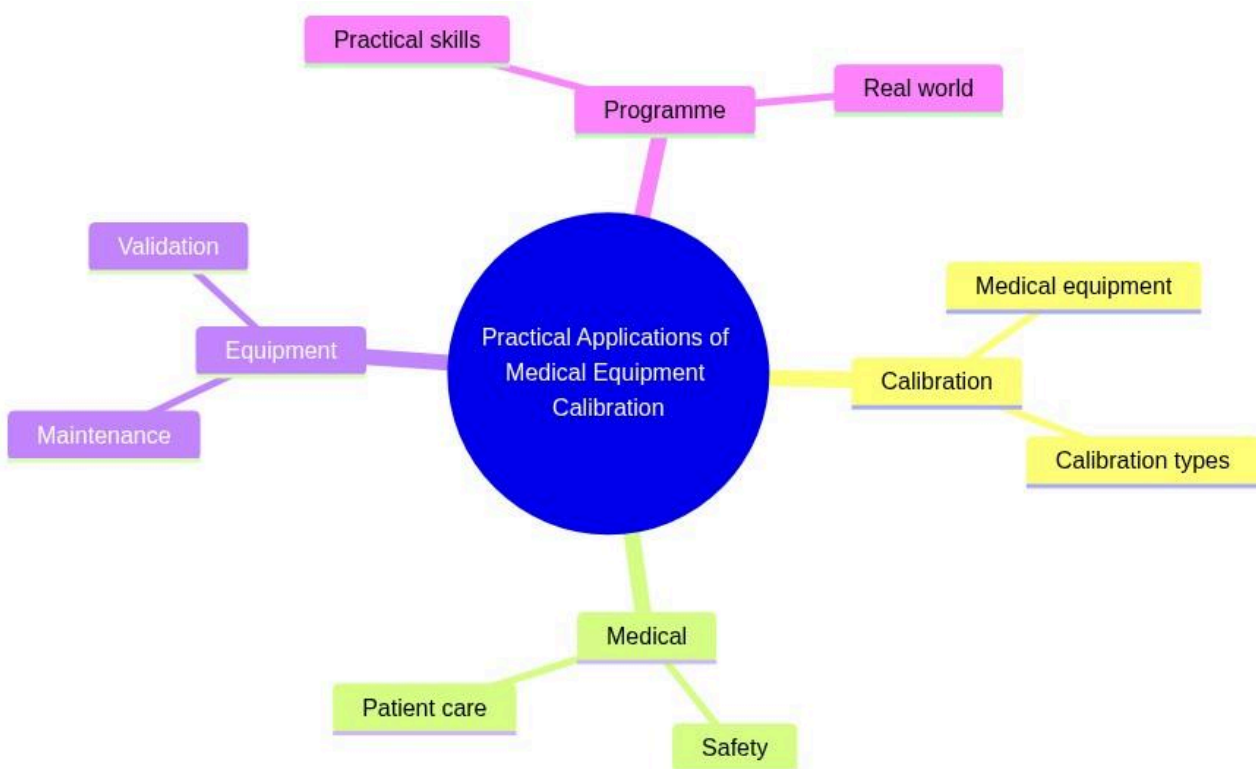

Certified Specialist Programme in Medical Equipment Calibration

Practical Applications of Medical Equipment Calibration

mindmap

root((Practical Applications of Medical Equipment Calibration))

Calibration

Medical equipment

Calibration types

Medical

Patient care

Safety

Equipment

Maintenance

Validation

Programme
Practical skills
Real world