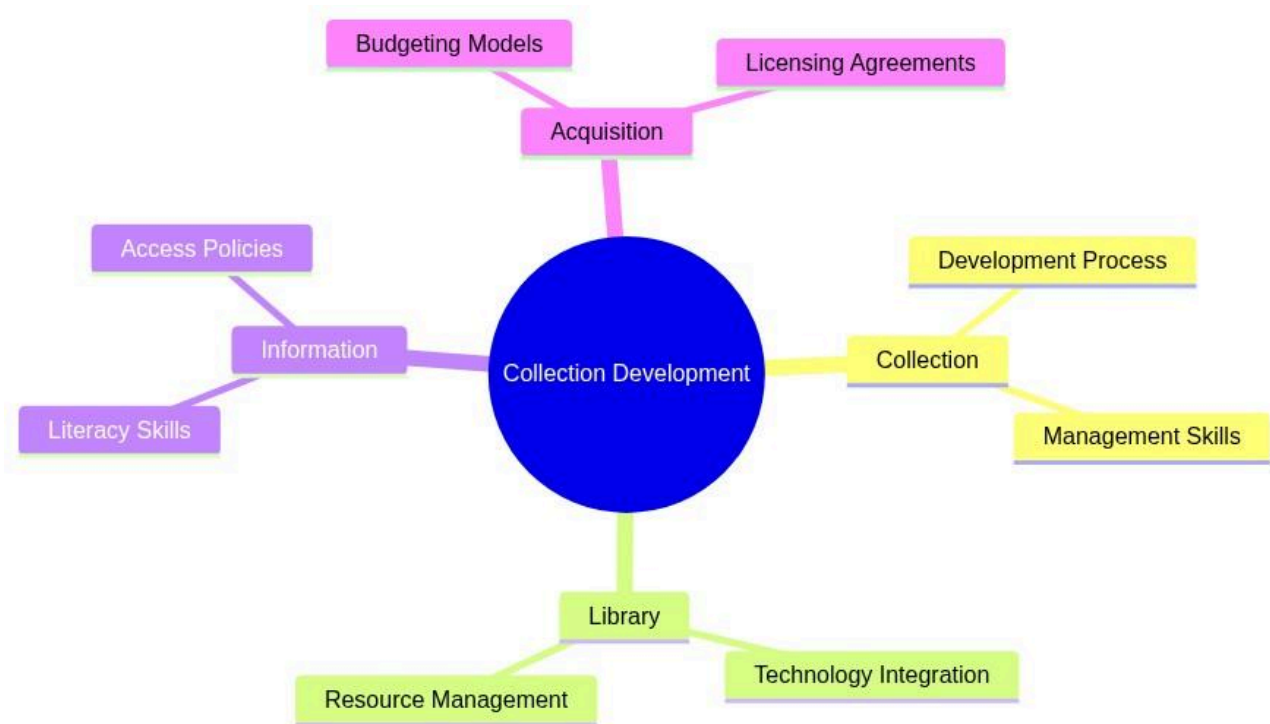

Graduate Certificate in Library Technology

# Collection Development

```
mindmap
  root((Collection Development))
    Collection
      Development Process
      Management Skills
    Library
      Technology Integration
      Resource Management
    Information
      Literacy Skills
      Access Policies
    Acquisition
      Budgeting Models
      Licensing Agreements
```