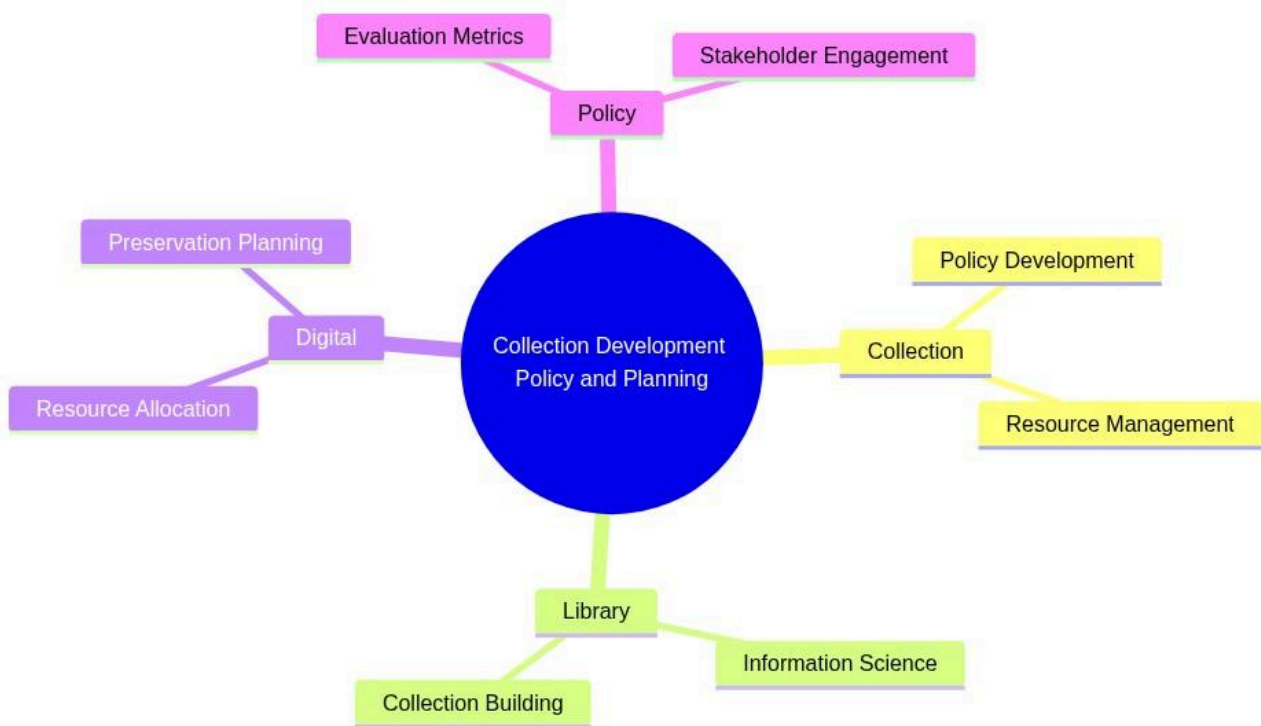

# Collection Development Policy and Planning

mindmap

```

root((Collection Development Policy and Planning))
  Collection
    Policy Development
    Resource Management
  Library
    Information Science
    Collection Building
  Digital
    Resource Allocation
    Preservation Planning
  Policy
    Evaluation Metrics
    Stakeholder Engagement
  
```