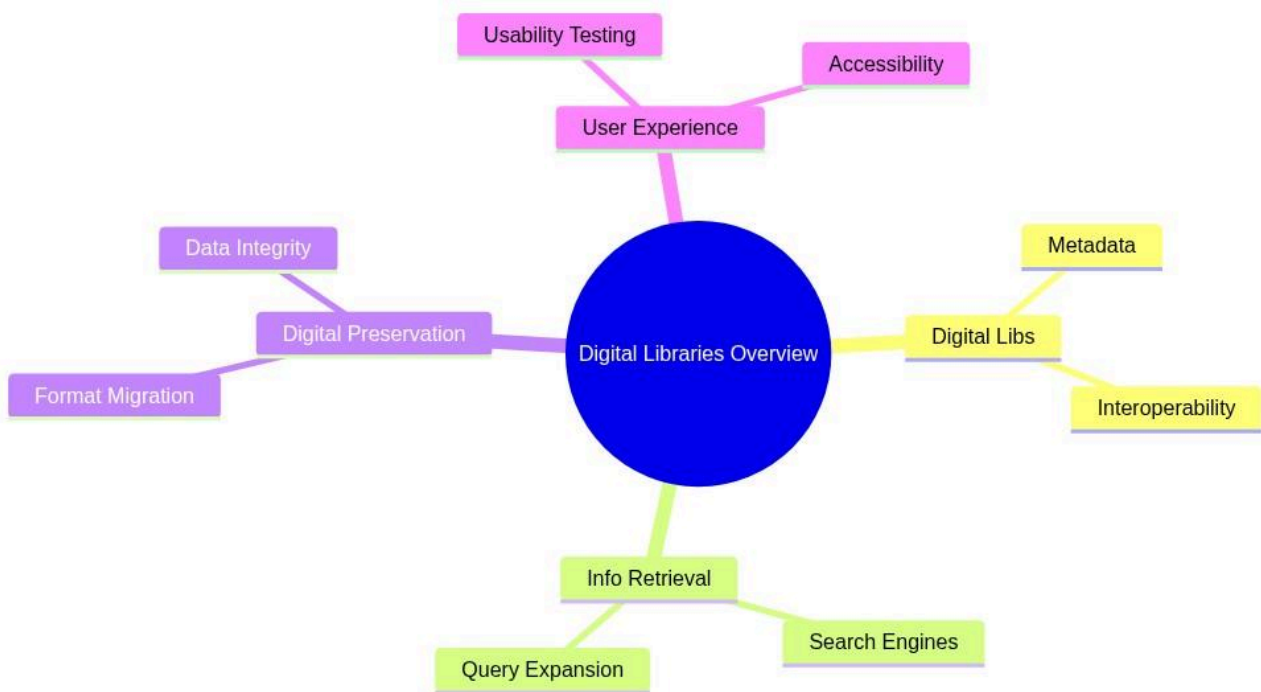

Postgraduate Certificate in Digital Libraries

Digital Libraries Overview

```
mindmap
  root((Digital Libraries Overview))
    Digital Libs
      Metadata
      Interoperability
    Info Retrieval
      Search Engines
      Query Expansion
    Digital Preservation
      Format Migration
      Data Integrity
    User Experience
      Usability Testing
      Accessibility
```